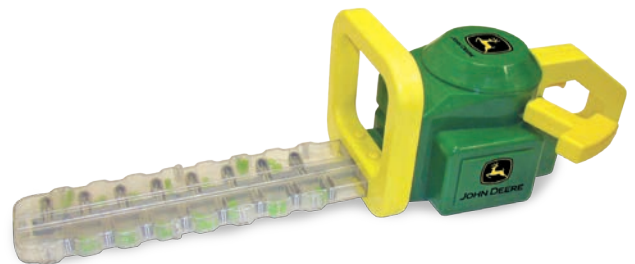

SRRP: \$32.95 EA

POWER TRIMMER (WHIPPER SNIPPER)

35813 - Pack: 2

No batteries required, pull string to power motor. Age grade 18 mos+.

SRRP: \$32.95 EA

POWER CLIPPER (HEDGE TRIMMER)

35814 - Pack: 2

No batteries required, pull string to power motor. Age grade 18 mos+.