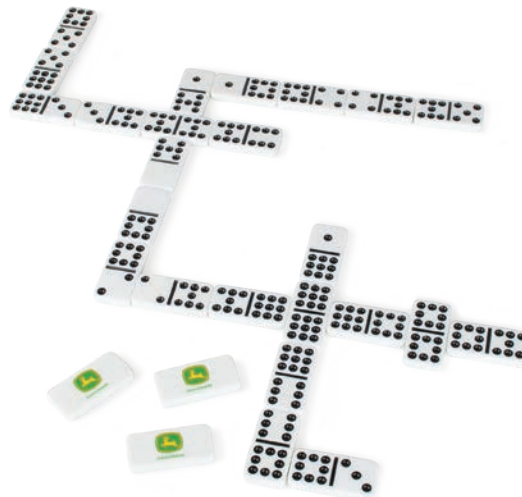

NEW!
2022

JOHN DEERE KIDS 4 PUZZLE PACK

47413 - Pack: 6

Available June 2022

– Prototype shown

Includes 4, 6, 9, and 12 piece puzzles. Colour coded backs for easy sorting plus each puzzle features different size pieces. Puzzles each measure 15cm x 15cm Age grade: 2+

SRRP: **$14.95** EA

NEW!
2022

JOHN DEERE PLAYING CARDS (COLLECTORS TIN)

47415 - Pack: 12

Available July 2022

– Prototype shown

High quality John Deere playing cards includes collector tin for storage. Age grade: 6+

SRRP: **$12.95** EA

JOHN DEERE DOMINOES

47284- Pack: 6

Double 9 Set with the John Deere logo on each piece. Packaged in a collector tin. Age grade 8+.

SRRP: **$21.95** EA

NEW!
2022

SIMPL DIMPL TRACTOR

F342A1 - Pack: 12

Available April 2022

– Prototype shown

Fidget Fun! Two colorful button “dimpl” wheels are made of 100% silicone. One touch and your fingers can’t stop pushing, poking, and popping the wheels! Age grade: 3+

SRRP: **$7.95** EA