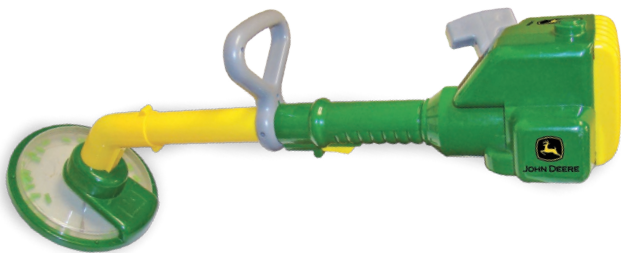

SRRP: \$44.95 EA

ACTION LAWN MOWER
35060 - Pack: 4

Electronic interaction, spinning grass blade, retractable handle and lawn mower says three phrases. Includes (3) "AA" batteries. Age grade 2+.

SRRP: \$44.95 EA

TRACTOR TORCH
35083 - Pack: 6

Squeeze cab to start tractor engine, flip open hood, and turn on light. Free rolling wheels for push along fun. Includes (2) "AA" batteries. Age grade 18 mos+.

SRRP: \$20.95 EA

FARM POND FISH ADVENTURE
35073 - Pack: 4

Spin to see which colour or number fish to catch. Use magnetic hook to "catch" fish. Pole extends to 60 cm long. Press button on reel for 5 fun fishing sounds and songs. Age grade 4+.

SRRP: \$32.95 EA

POWER TRIMMER (WHIPPER SNIPPER)

35813 - Pack: 2

No batteries required, pull string to power motor. Age grade 18 mos+.

SRRP: \$32.95 EA

POWER CLIPPER (HEDGE TRIMMER)

35814 - Pack: 2

No batteries required, pull string to power motor. Age grade 18 mos+.