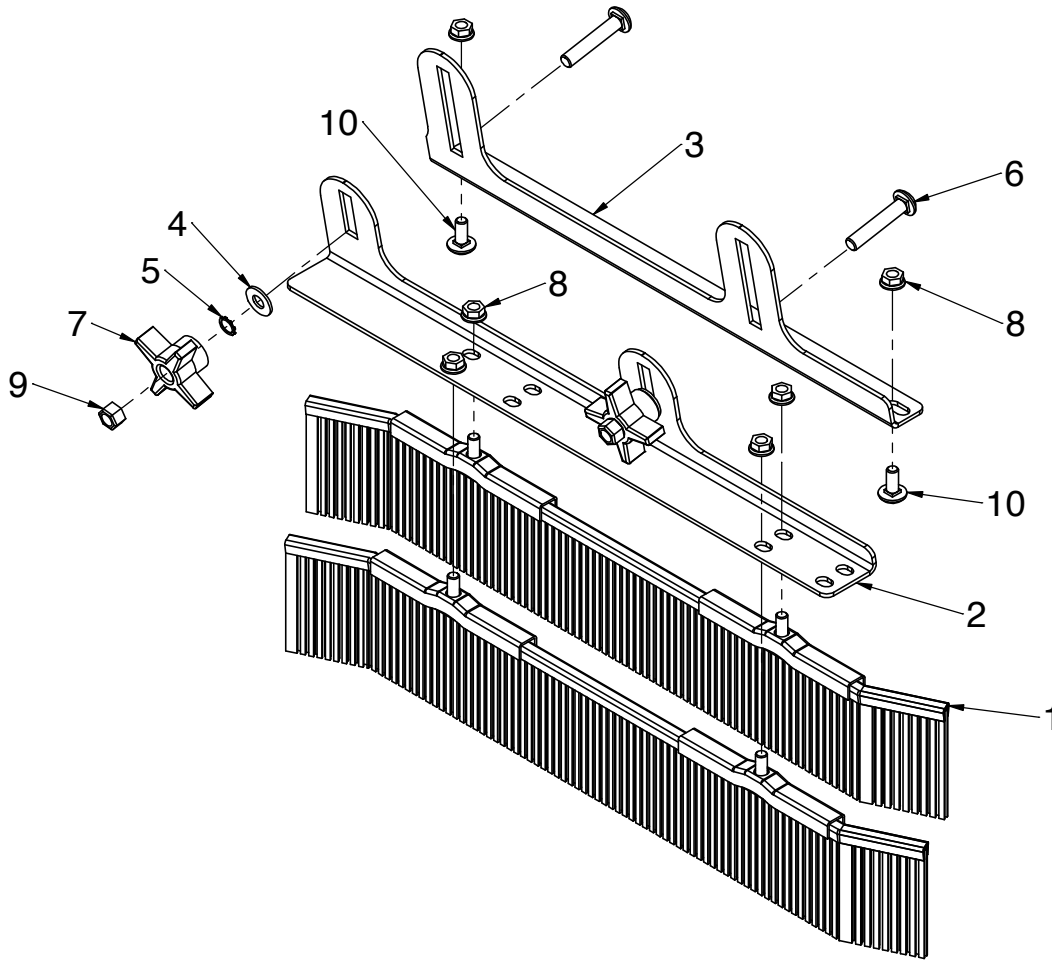

Parts

CPLP1001 - 42 Edge Grass Groomer

Parts in Kit (Main)

ITEM #	PART #	DESCRIPTION	QTY.
1	CPST60034	Brush Assm, 22" Bent	2
2	CPST60048	Brush Support	1
3	CPST60047	Brush Mount Frame 42"	1
4	CPST65003	3/8 Flat Washer	2
5	CPST65026	3/8" Star Lock Washer	2
6	CPST65082	3/8 x 2 Carriage Bolt	2
7	CPST43289	3/8 Plastic Knob	2
8	CPST65008	5/16 Flange Nut	6
9	CPST65089	3/8 Nylock / Stover Nut	2
10	CPST65006	5/16 x 3/4 Carriage Bolt	2