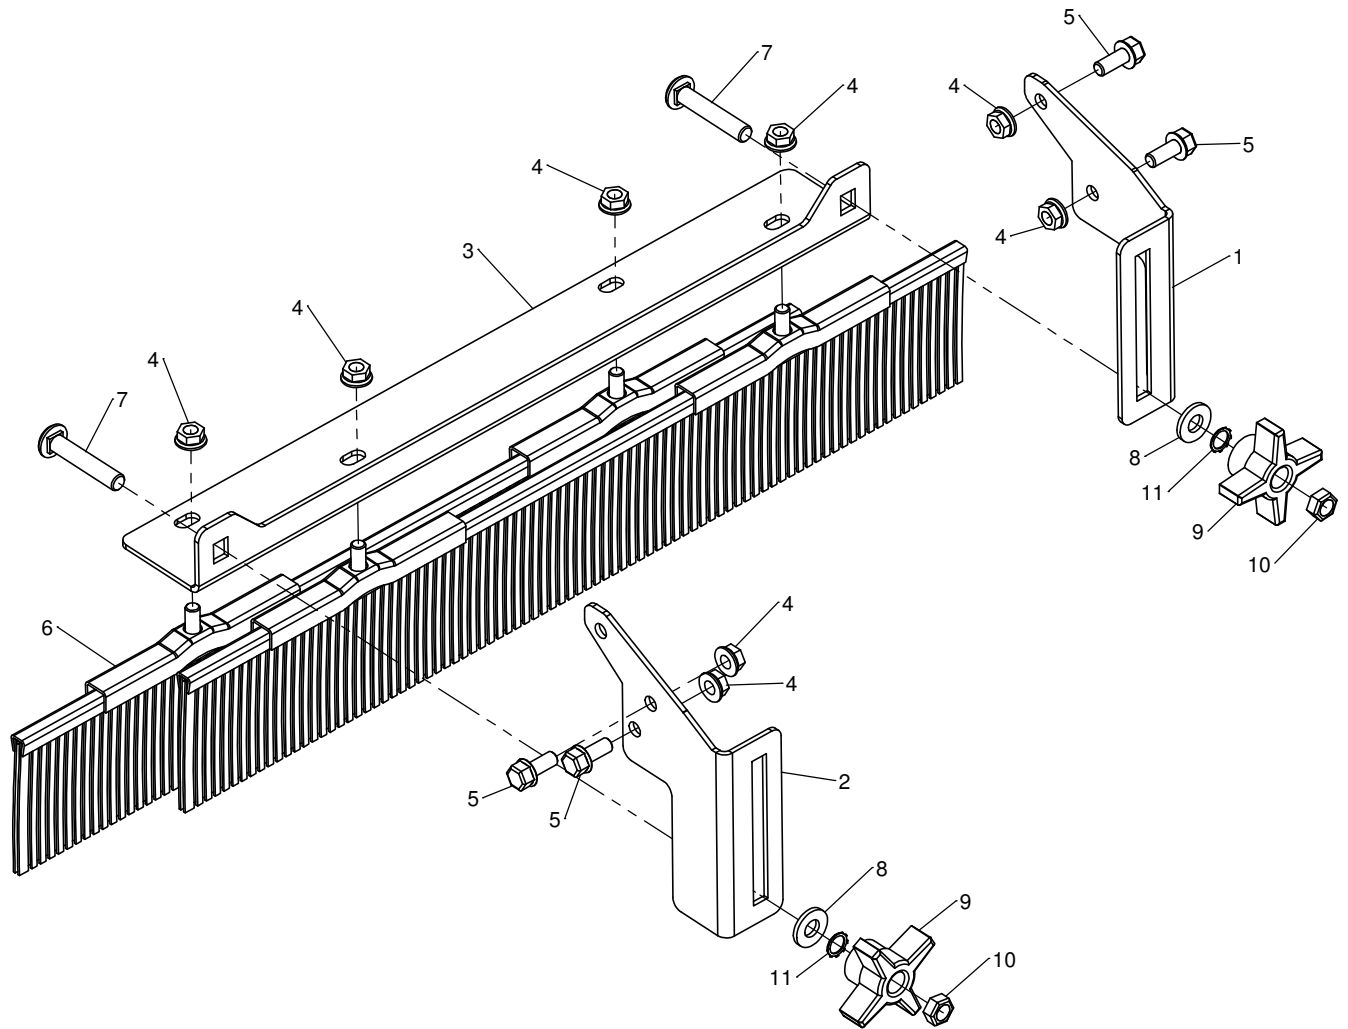

Parts

CPLP46468 - 54/60" HC Grass Groomer

#	Part #	Qty	Description
1	CPST60112	1	Right Mount HC GG
2	CPST60111	1	Left Mount HC GG
3	CPST60113	1	Brush Mount HC GG
4	CPST65008	8	5/16 Flange Nut
5	CPST65007	4	5/16 x 3/4 Flange Bolt
6	CPST60050	2	Brush Assembly 22"
7	CPST65082	2	3/8 x 2 Carriage Bolt
8	CPST65003	2	3/8 Flat Washer
9	CPST43289	2	3/8 Plastic Knob
10	CPST65066	2	3/8 Stover Nut
11	CPST65026	2	3/8" Star Lock Washer